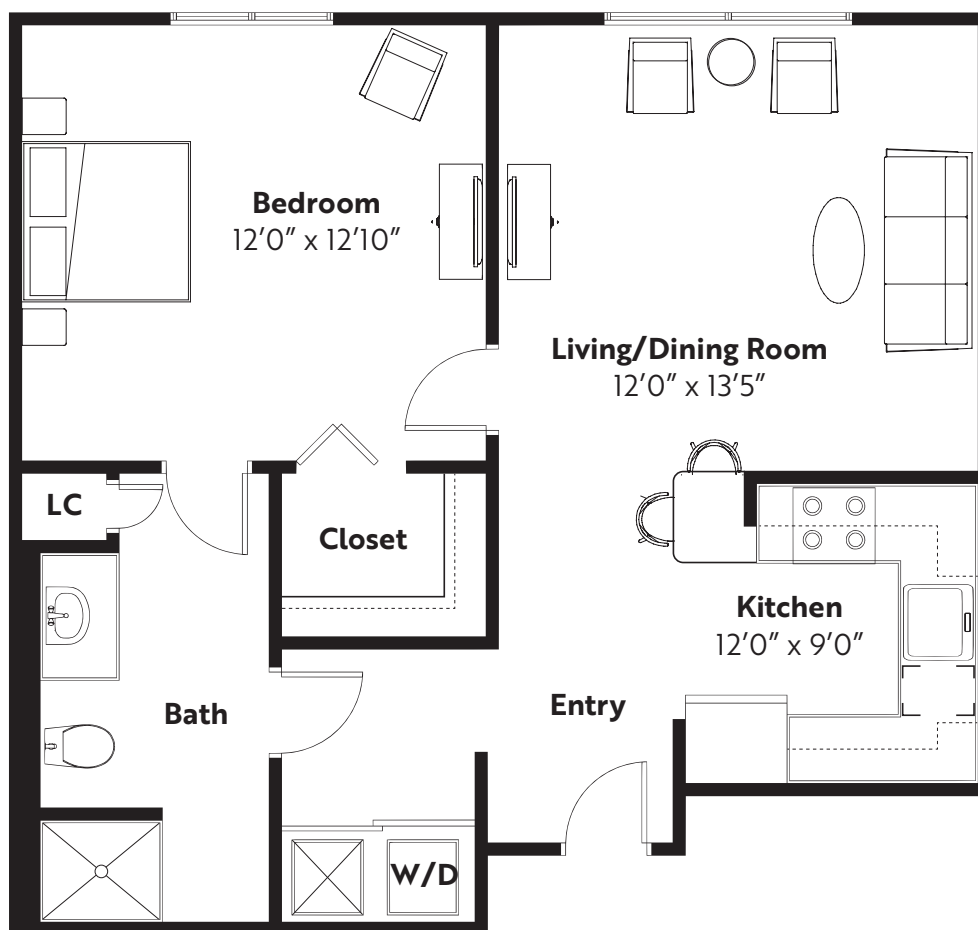

# Rose

1 BEDROOM, 1 BATH APARTMENT • 650 SQ. FT.

View all plans by visiting  
[TaylorGlenCommunity.org/floor-plans](https://TaylorGlenCommunity.org/floor-plans)

*All dimensions are approximate.*